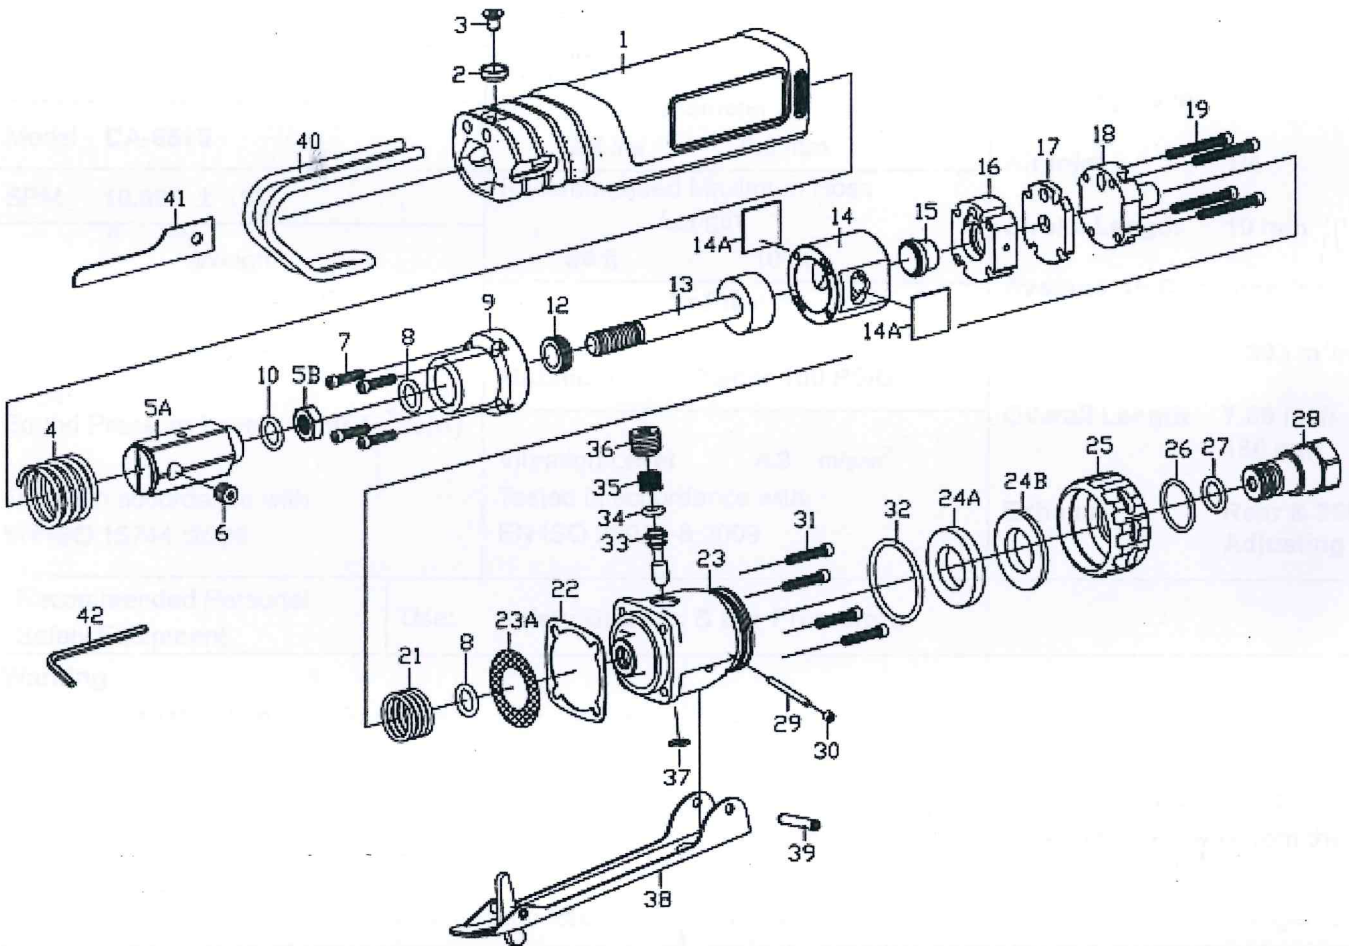

CA-6515

ANTI-VIBRATION MINI AIR BODY SAW

ITEM NO.	REF. NO.	DESCRIPTION
1	DE0001	BODY
2	DE0002	SPACER
3	DE0003	SCREW
4	DE0004	SHOCK ABSORBENT SPRING
5A	DE0005A	BLADE HOLDER ASS'Y
5B	DE0005B	SCREW
6	DE0006	SET SCREW
*7	DE0007	SCREW (4)
*8	DE0008	O-RING (2)
9	DE0009	CYLINDER HEAD ASS'Y
*10	DE0010	O-RING
*12	DE0012	BUMPER
13	DE0013	PISTON ASS'Y
14	DE0014	CYLINDER
*14A	DE0014A	MUFFLER (2)
15	DE0015	AUTOMATIC VALVE
16	DE0016	VALVE CHEST
17	DE0017	VALVE SEAT
18	DE0018	ADAPTOR
*19	DE0019	SCREW (4)
21	DE0021	SPRING
22	DE0022	SPACER
23	DE0023	ADMISSION VALVE MAIN BODY

ITEM NO.	REF. NO.	DESCRIPTION
23A	DE0023A	FILTER
24A	DE0024A	MUFFLER
24B	DE0024B	O-RING
25	DE0025	EXHAUST DEFLECTOR
26	DE0026	O-RING
*27	DE0027	O-RING
28	DE0028	AIR INLET
29	DE0029	FRONT DOWEL PIN
30	DE0030	SET SCREW
31	DE0031	SCREW (4)
32	DE0032	O-RING
33	DE0033	VALVE STEM
*34	DE0034	O-RING
35	DE0035	SPRING
36	DE0036	1/8" SET SCREW
37	DE0037	O-RING
38	DE0038	SAFETY LEVER ASS'Y
39	DE0039	SPRING PIN
40	DE0040	HOLDER
41	DE0041	18T SAW BLADE
		24T SAW BLADE
		32T SAW BLADE
42	DE0042	3mm HEX WRENCH